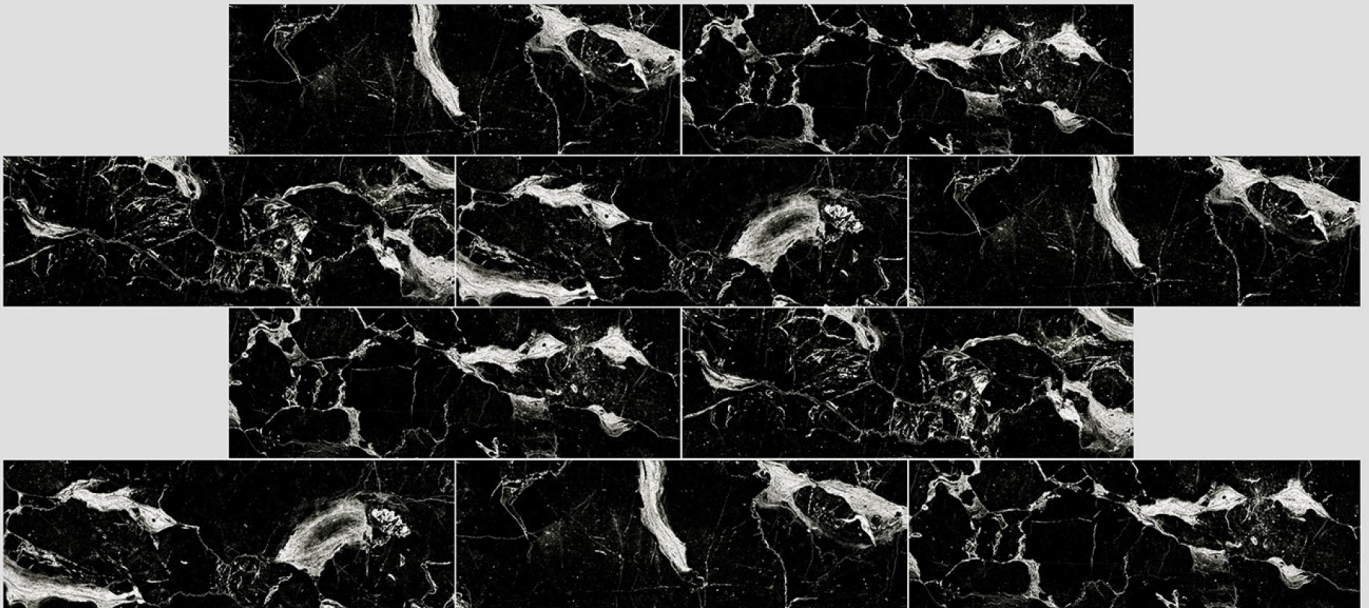

Finish: Matt
Surface: PLAIN

(RANDOM)

11006

DIGITAL 200x
WALL TILES 600mm

resistant to salts | eco sustainable | fire proof | frost proof | random design

Finish: Matt
Surface: PLAIN

(RANDOM)

11007-D